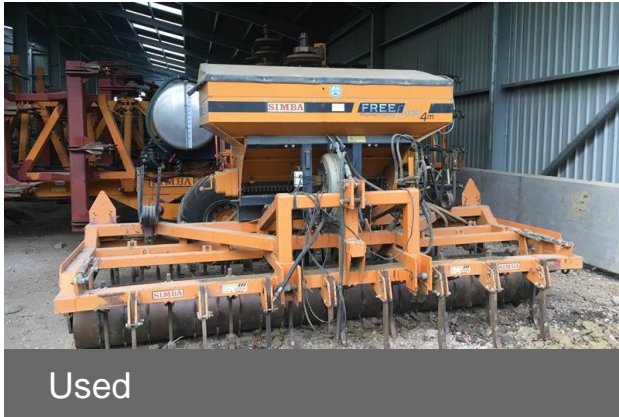

Simba FREEFLOW BEAN CONVERSION

£1,950 (excl VAT)

Contact details for Dealer

Branch:	Sleaford
Branch Phone:	+44 (0)1529 303093
Contact:	Philip Gandy
Mobile:	+44 (0)7974 231034
Stock number:	SH0064
Export Enquiries:	+44 (0)7730 780510

Machine Specifications

Price	£1,950 (excl VAT)
Year	1996
Make	Simba
Model	FREEFLOW BEAN CONVERSION
Stock Number	SH0064
Condition	Very good

Additional Information:

two rows leading tines, packer roller, Roger MR Air metering unit, two rows staggered drill tines, rear following harrow