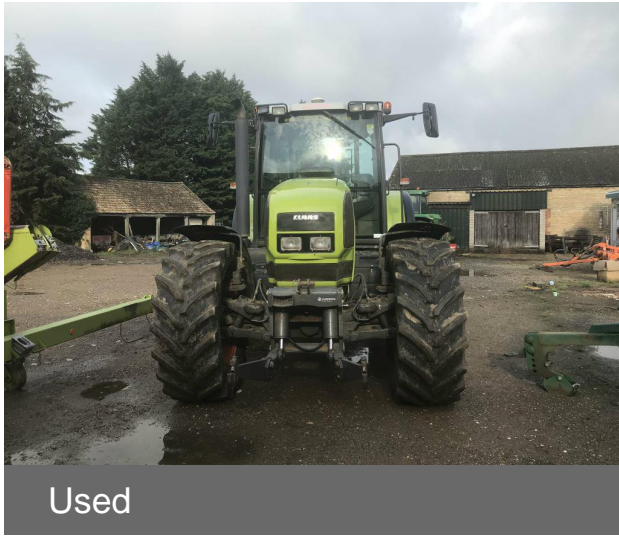

CLAAS ARES 836

£26,950 (excl VAT)

Contact details for Dealer

Branch:	Sleaford
Branch Phone:	+44 (0)1529 303093
Contact:	Chris Mackman
Mobile:	+44 (0)7974 231033
Stock number:	CT2787
Export Enquiries:	+44 (0)7730 780510

Machine Specifications

Price	£26,950 (excl VAT)
Year	2005
Make	CLAAS
Model	ARES 836
Stock Number	CT2787
Max HP	205
Engine Hours	5360
Road Speed	40
Drive Type	Mechanical
Front Tyre Size / Condition	540/65R30 85%
Rear Tyre Size / Condition	650/65R42 40%
Condition	Excellent
Number of spools	4
Cab Type	ATZ
Front Suspension	✓
Front Linkage	✓
Air Conditioning	✓
Cab Suspension	✓
Trailer Brakes	✓
Electric Hydraulics	✓
Pick Up Hitch	✓